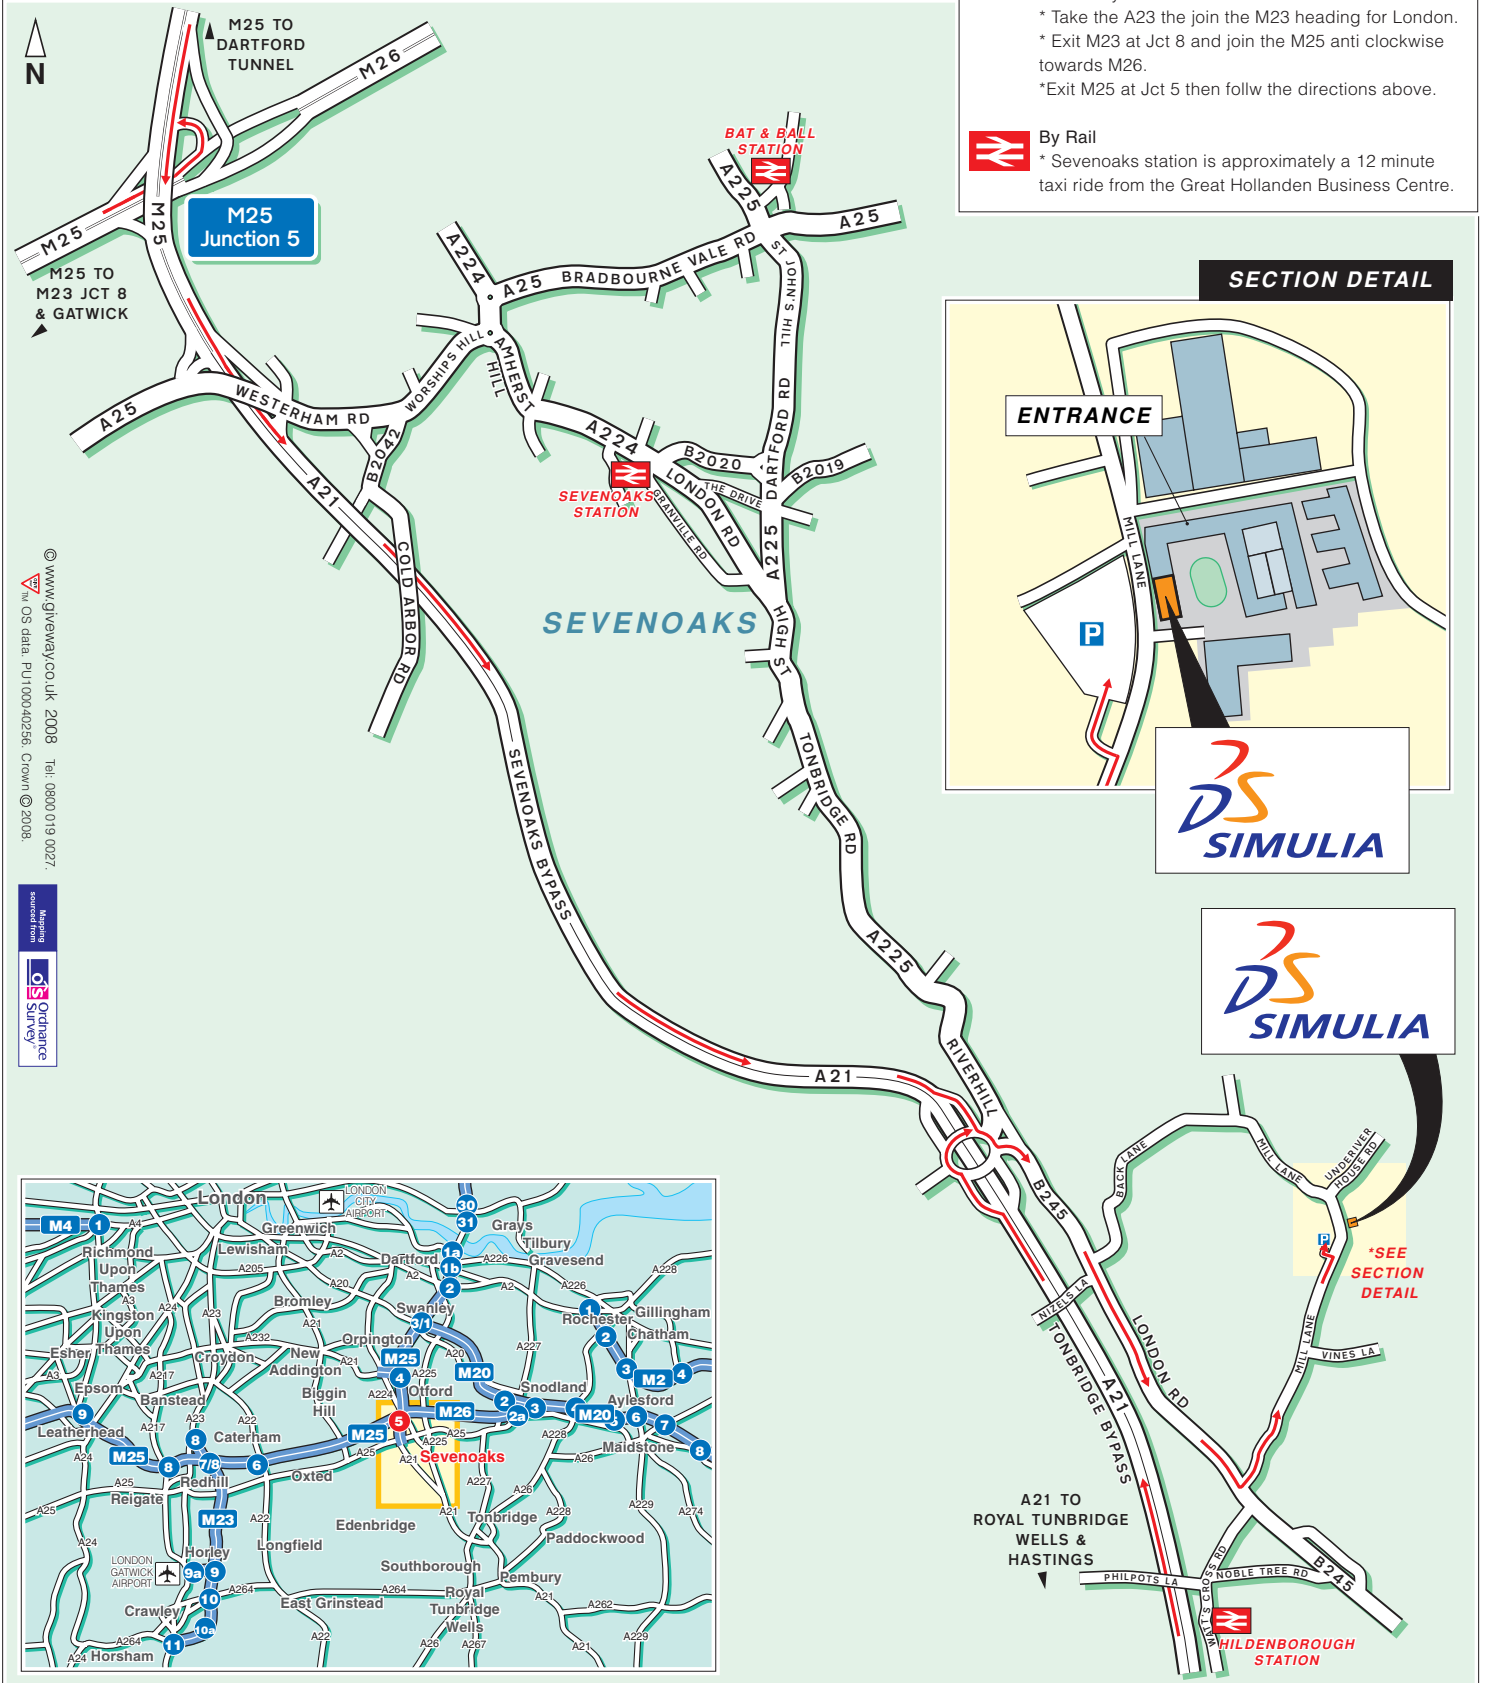

**SIMULIA UK
Southern Office**

Unit A, Great Hollenden Business Centre, Mill Lane,
Underriver, Sevenoaks TN15 0SQ

Tel: +44 (0) 1925 830900 Fax: +44 (0) 1925 885960

How to find us

By Car

From M25

- * Exit the M25 at Jct 5 and take the A21 towards Sevenoaks and Hastings.
- * Continue on the A21 for approximately 4 miles then take the Exit for the A225.
- * At the roundabout take the 2nd exit B245 London Road.
- * Continue for approximately 1 mile then turn left onto Mill Lane.
- * Great Hollenden Business Centre is on your right.

By Air

- * London Gatwick Airport, only 40 minutes driving time away
- * Take the A23 the join the M23 heading for London.
- * Exit M23 at Jct 8 and join the M25 anti clockwise towards M26.
- * Exit M25 at Jct 5 then follow the directions above.

By Rail

- * Sevenoaks station is approximately a 12 minute taxi ride from the Great Hollenden Business Centre.

SECTION DETAIL

© www.giveway.co.uk 2008 Tel: 0800 019 0027
OS data: PU100040256 Crown © 2008