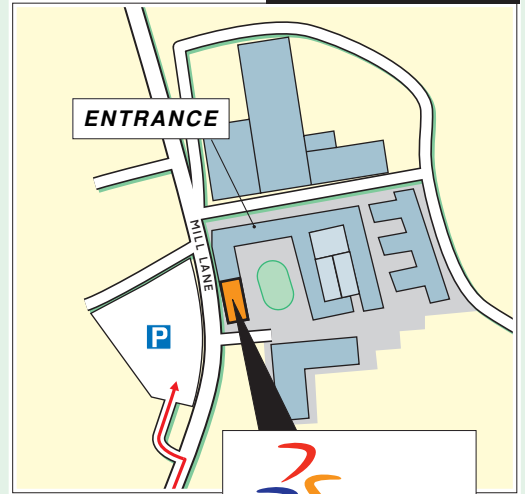

**SIMULIA UK
Southern Office**

Unit A, Great Hollenden Business Centre, Mill Lane,
Underriver, Sevenoaks TN15 0SQ

Tel: +44 (0) 1925 830900 Fax: +44 (0) 1925 885960

How to find us

By Car

From M25

- * Exit the M25 at Jct 5 and take the A21 towards Sevenoaks and Hastings.
- * Continue on the A21 for approximately 4 miles then take the Exit for the A225.
- * At the roundabout take the 2nd exit B245 London Road.
- * Continue for approximately 1 mile then turn left onto Mill Lane.
- * Great Hollenden Business Centre is on your right.

By Air

- * London Gatwick Airport, only 40 minutes driving time away
- * Take the A23 the join the M23 heading for London.
- * Exit M23 at Jct 8 and join the M25 anti clockwise towards M26.
- * Exit M25 at Jct 5 then follow the directions above.

By Rail

- * Sevenoaks station is approximately a 12 minute taxi ride from the Great Hollenden Business Centre.

SECTION DETAIL

© www.giveway.co.uk 2008 Tel: 0800 019 0027
OS data: PU100040256 Crown © 2008